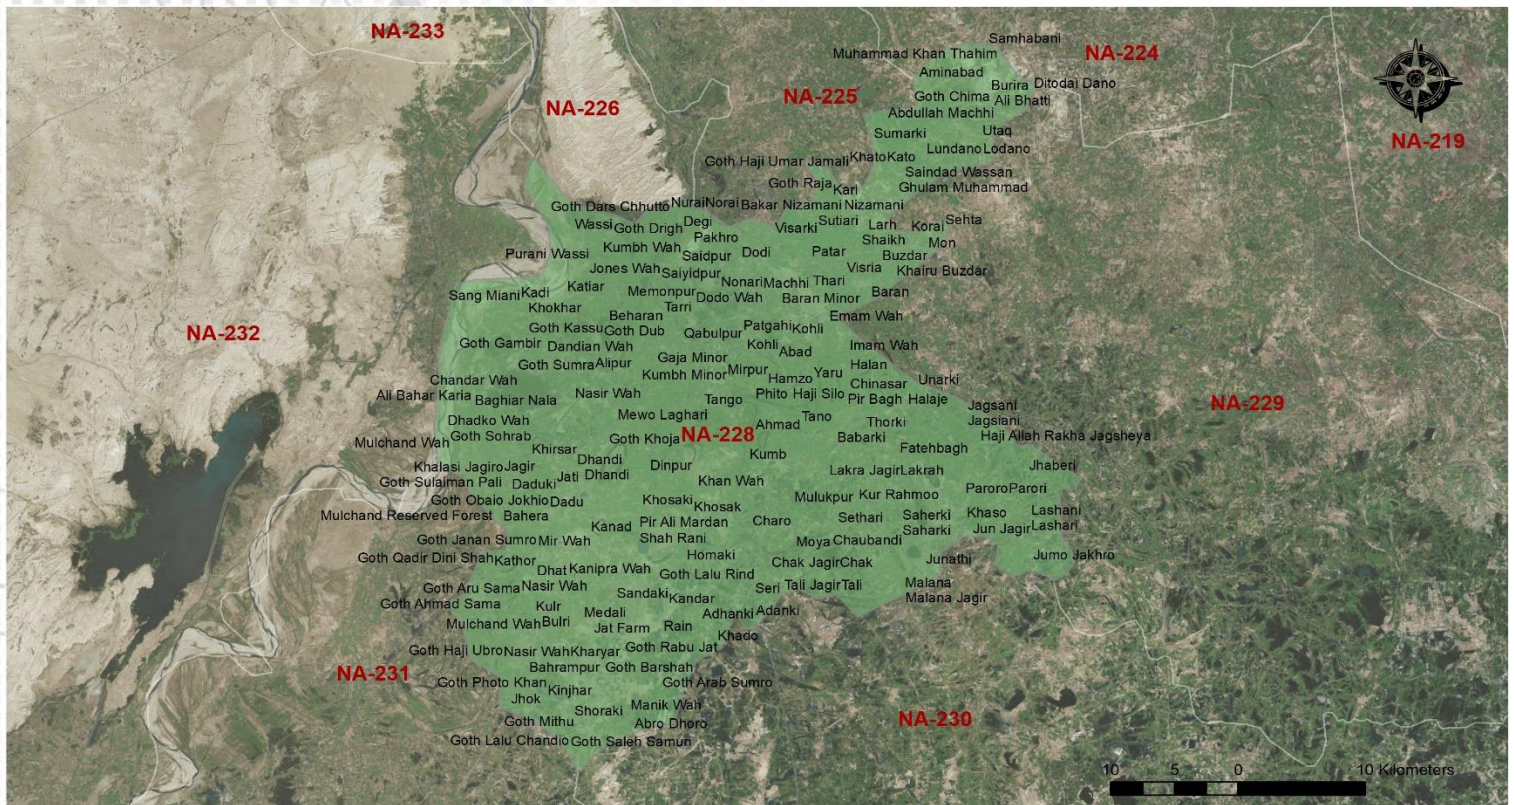

CONSTITUENCY PROFILE

NA-228 TANDO MUHAMMAD KHAN

SINDH

CONSTITUENCY POPULATION

677,228

VOTER STATISTICS

Male **150,984**

Female **123,957**

Total **274,941**

41% of the total population are registered as voters

POLLING STATIONS

80 Male, 80 Female, 123 Combined, 283 Total

Number of polling stations where registered voters exceed 1,200 **40**

POLLING BOOTHS

441 Male, 378 Female, 819 Total

AVERAGE VOTER AT POLLING STATION **972**, AVERAGE VOTER AT POLLING BOOTH **336**

LIST OF CONTESTING CANDIDATES

#	Name	Name of Political Party
1	Sumayya Abdul Qadir Nizamani	Muttahidda Majlis-e-Amal Pakistan
2	Syed Miran Muhammad Shah	Independent
3	Syed Naveed Qamar	Pakistan Peoples Party Parliamentarians
4	Abdul Jabbar Memon	Pakistan Tehreek-e-Insaf
5	Ghulam Murtaza	Pakistan Peoples Party (Shaheed Bhutto)
6	Kashaf-ul-Hussain Shah	Independent
7	Lal Bux	Independent
8	Mir Ali Nawaz Talpur	Grand Democratic Alliance